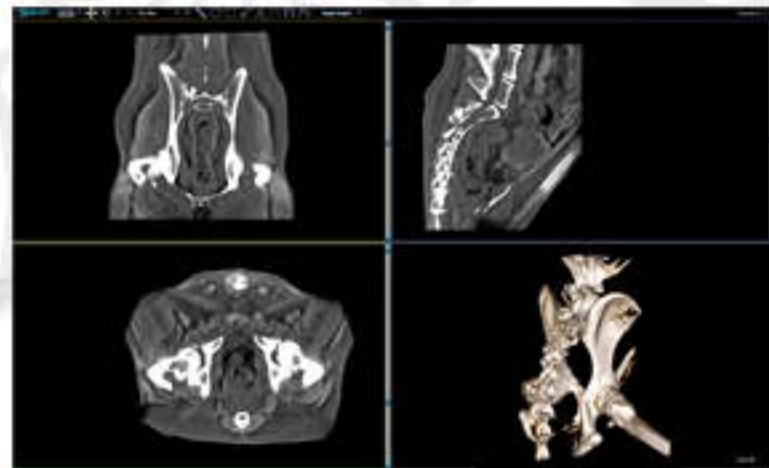

Review 3D CT images
Plan treatment

Diagnose.

...that flows and works