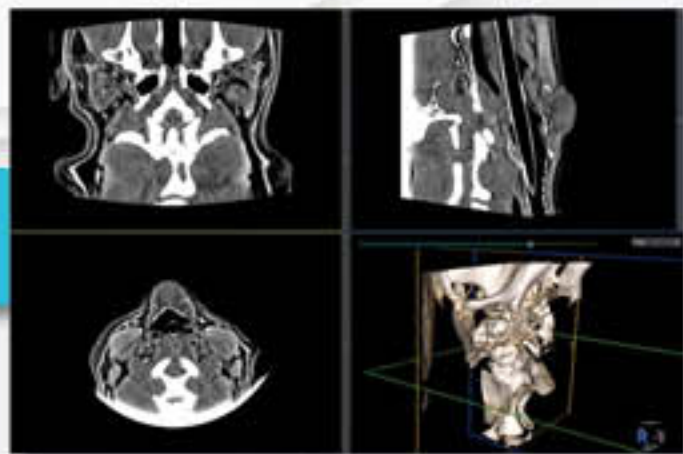

## 2D X-ray systems

2D X-ray projections provide limited data

## 3D imaging

Xoran's 3D CT systems allow you to see the entirety of your patient's anatomy from all angles, exposing pathologies that may be hidden in standard 2D X-rays

# Form, fit, and function

VITRON™

Ultra-high resolution  
70 microns—industry-best

No dedicated room needed  
Rolls through standard door

Easy-to-use

VetCAT

Revenue producer

Eliminate need to outsource CT