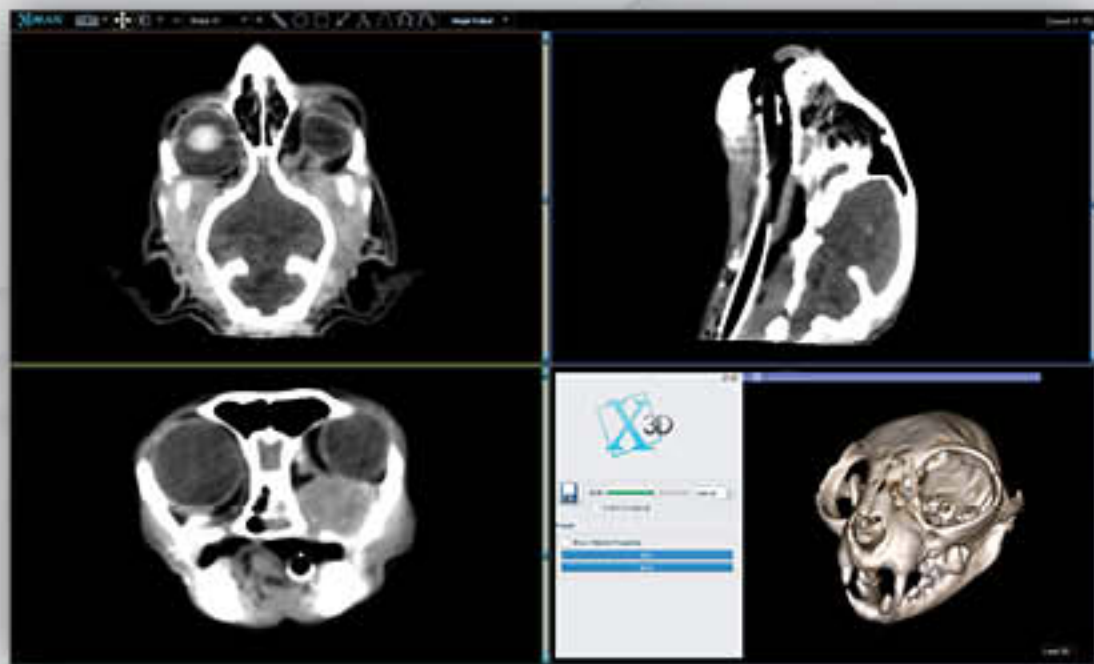

# Make the transition from 2D to 3D imaging

It's easy to make the move from 2D to 3D:  
you simply **Roll**, **Scan**, **Diagnose**.

## 2D X-ray systems

2D X-ray projections provide limited data

## 3D imaging

Xoran's 3D CT systems allow you to see the entirety of your patient's anatomy from all angles, exposing pathologies that may be hidden in standard 2D X-rays

## What can you do with 3D mobile CT imaging?

Image your patient's pathology in real-time

Diagnose on the spot

Review scans immediately with pet parents to expedite approval

Plan and proceed with treatment