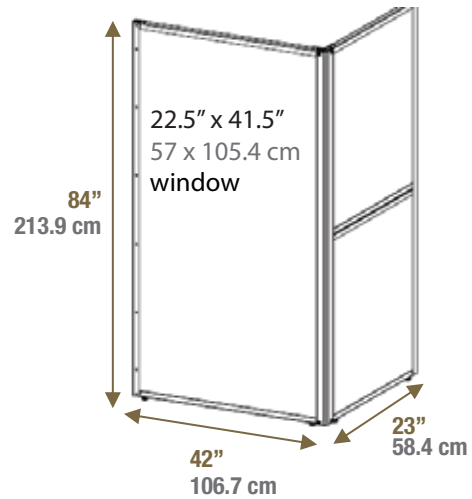

30" x 75"

76.2 cm x 190.5 cm

standard

12" x 12"
30.5 x 30.5 cm
window

premium

36" x 24"
91.4 x 70 cm
window

36" x 84"

91.4 cm x 213.4 cm

standard

12" x 12"
30.5 x 30.5 cm
window

premium

36" x 24"
91.4 x 70 cm
window

All mobile shielding dimensions are measured from the floor to the top of the paneling

Shielding available in 0.5 mm, 0.8 mm, or 1.6 mm lead equivalent (LE)

STRAIGHT BOOTH

standard

12" x 12"
30.5 x 30.5 cm
window

premium

48" x 24"
121.9 x 70 cm
window

ANGLE BOOTH

standard

12" x 12"
30.5 x 30.5 cm
window

premium

22.5" x 41.5"
57 x 105.4 cm
window

Shielding available in 0.5 mm, 0.8 mm, or 1.6mm lead equivalent (LE)