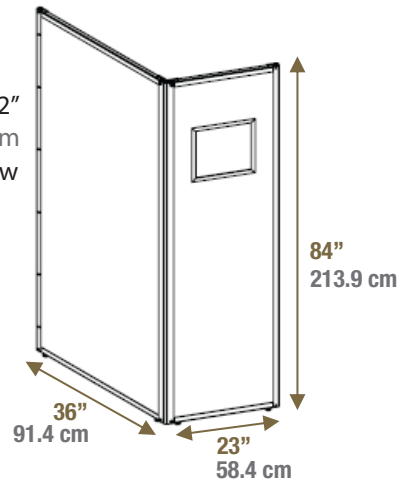

30" x 75"

76.2 cm x 190.5 cm

standard

12" x 12"
30.5 x 30.5 cm
window

premium

36" x 24"
91.4 x 70 cm
window

36" x 84"

91.4 cm x 213.4 cm

standard

12" x 12"
30.5 x 30.5 cm
window

premium

36" x 24"
91.4 x 70 cm
window

All mobile shielding dimensions are measured from the floor to the top of the paneling

Shielding available in 0.5 mm, 0.8 mm, or 1.6 mm lead equivalent (LE)

STRAIGHT BOOTH

standard

12" x 12"
30.5 x 30.5 cm
window

premium

48" x 24"
121.9 x 70 cm
window

ANGLE BOOTH

standard

12" x 12"
30.5 x 30.5 cm
window

premium

22.5" x 41.5"
57 x 105.4 cm
window

Shielding available in 0.5 mm, 0.8 mm, or 1.6mm lead equivalent (LE)