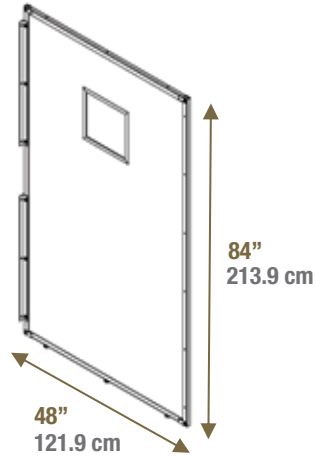

30" x 75"

76.2 cm x 190.5 cm

standard

12" x 12"
30.5 x 30.5 cm
window

premium

36" x 24"
91.4 x 70 cm
window

36" x 84"

91.4 cm x 213.4 cm

standard

12" x 12"
30.5 x 30.5 cm
window

premium

36" x 24"
91.4 x 70 cm
window

All mobile shielding dimensions are measured from the floor to the top of the paneling

Shielding available in 0.5 mm, 0.8 mm, or 1.6 mm lead equivalent (LE)

STRAIGHT BOOTH

standard

12" x 12"
30.5 x 30.5 cm
window

premium

48" x 24"
121.9 x 70 cm
window

ANGLE BOOTH

standard

12" x 12"
30.5 x 30.5 cm
window

premium

22.5" x 41.5"
57 x 105.4 cm
window

Shielding available in 0.5 mm, 0.8 mm, or 1.6mm lead equivalent (LE)