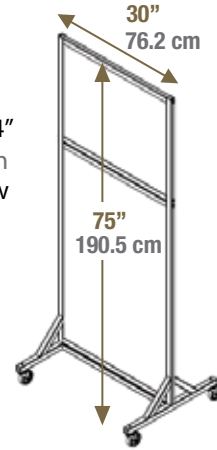

30" x 75"

76.2 cm x 190.5 cm

standard

12" x 12"
30.5 x 30.5 cm
window

premium

36" x 24"
91.4 x 70 cm
window

36" x 84"

91.4 cm x 213.4 cm

standard

12" x 12"
30.5 x 30.5 cm
window

premium

36" x 24"
91.4 x 70 cm
window

All mobile shielding dimensions are measured from the floor to the top of the paneling

Shielding available in 0.5 mm, 0.8 mm, or 1.6 mm lead equivalent (LE)

STRAIGHT BOOTH

standard

12" x 12"
30.5 x 30.5 cm
window

premium

48" x 24"
121.9 x 70 cm
window

ANGLE BOOTH

standard

12" x 12"
30.5 x 30.5 cm
window

premium

22.5" x 41.5"
57 x 105.4 cm
window

Shielding available in 0.5 mm, 0.8 mm, or 1.6mm lead equivalent (LE)