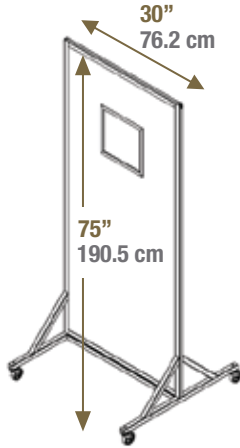

30" x 75"

76.2 cm x 190.5 cm

standard

12" x 12"
30.5 x 30.5 cm
window

premium

36" x 24"
91.4 x 70 cm
window

36" x 84"

91.4 cm x 213.4 cm

standard

12" x 12"
30.5 x 30.5 cm
window

premium

36" x 24"
91.4 x 70 cm
window

All mobile shielding dimensions are measured from the floor to the top of the paneling

Shielding available in 0.5 mm, 0.8 mm, or 1.6 mm lead equivalent (LE)

STRAIGHT BOOTH

standard

12" x 12"
30.5 x 30.5 cm
window

premium

48" x 24"
121.9 x 70 cm
window

ANGLE BOOTH

standard

12" x 12"
30.5 x 30.5 cm
window

premium

22.5" x 41.5"
57 x 105.4 cm
window

Shielding available in 0.5 mm, 0.8 mm, or 1.6mm lead equivalent (LE)