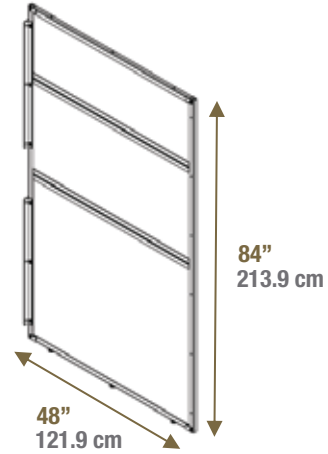

30" x 75"

76.2 cm x 190.5 cm

standard

12" x 12"
30.5 x 30.5 cm
window

premium

36" x 24"
91.4 x 70 cm
window

36" x 84"

91.4 cm x 213.4 cm

standard

12" x 12"
30.5 x 30.5 cm
window

premium

36" x 24"
91.4 x 70 cm
window

All mobile shielding dimensions are measured from the floor to the top of the paneling

Shielding available in 0.5 mm, 0.8 mm, or 1.6 mm lead equivalent (LE)

STRAIGHT BOOTH

standard

12" x 12"
30.5 x 30.5 cm
window

premium

48" x 24"
121.9 x 70 cm
window

ANGLE BOOTH

standard

12" x 12"
30.5 x 30.5 cm
window

premium

22.5" x 41.5"
57 x 105.4 cm
window

Shielding available in 0.5 mm, 0.8 mm, or 1.6mm lead equivalent (LE)