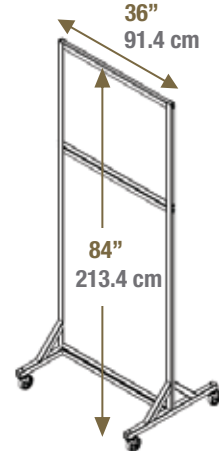

30" x 75"

76.2 cm x 190.5 cm

standard

12" x 12"
30.5 x 30.5 cm
window

premium

36" x 24"
91.4 x 70 cm
window

36" x 84"

91.4 cm x 213.4 cm

standard

12" x 12"
30.5 x 30.5 cm
window

premium

36" x 24"
91.4 x 70 cm
window

All mobile shielding dimensions are measured from the floor to the top of the paneling

Shielding available in 0.5 mm, 0.8 mm, or 1.6 mm lead equivalent (LE)

STRAIGHT BOOTH

standard

12" x 12"
30.5 x 30.5 cm
window

premium

48" x 24"
121.9 x 70 cm
window

ANGLE BOOTH

standard

12" x 12"
30.5 x 30.5 cm
window

premium

22.5" x 41.5"
57 x 105.4 cm
window

Shielding available in 0.5 mm, 0.8 mm, or 1.6mm lead equivalent (LE)