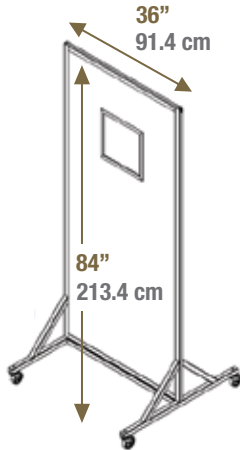

30" x 75"

76.2 cm x 190.5 cm

standard

12" x 12"
30.5 x 30.5 cm
window

premium

36" x 24"
91.4 x 70 cm
window

36" x 84"

91.4 cm x 213.4 cm

standard

12" x 12"
30.5 x 30.5 cm
window

premium

36" x 24"
91.4 x 70 cm
window

All mobile shielding dimensions are measured from the floor to the top of the paneling

Shielding available in 0.5 mm, 0.8 mm, or 1.6 mm lead equivalent (LE)

STRAIGHT BOOTH

standard

12" x 12"
30.5 x 30.5 cm
window

premium

48" x 24"
121.9 x 70 cm
window

ANGLE BOOTH

standard

12" x 12"
30.5 x 30.5 cm
window

premium

22.5" x 41.5"
57 x 105.4 cm
window

Shielding available in 0.5 mm, 0.8 mm, or 1.6mm lead equivalent (LE)