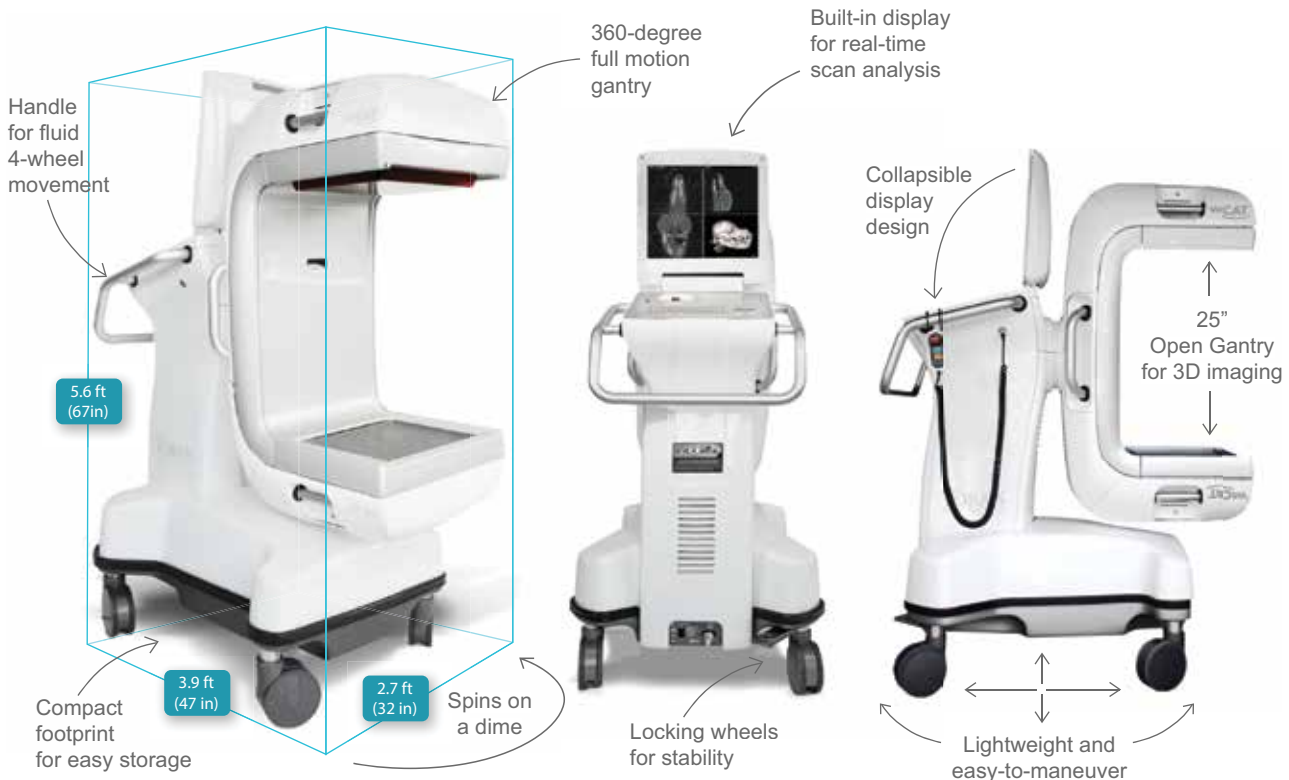

MONTHLY
BREAKEVEN

10

3D CT Scans

AVG. SCAN
VOLUME
For Current
VetCAT Customers

20

PER MONTH

AFFORDABILITY

**Includes shipping, price is subject to change and dependent on interest rates, availability, and credit application.*

Form. Fit. Function.

VetCAT is a compact, mobile CT designed to easily roll into position at the patient table, delivering 3D CT images in minutes.

FORM. FIT. FUNCTION.